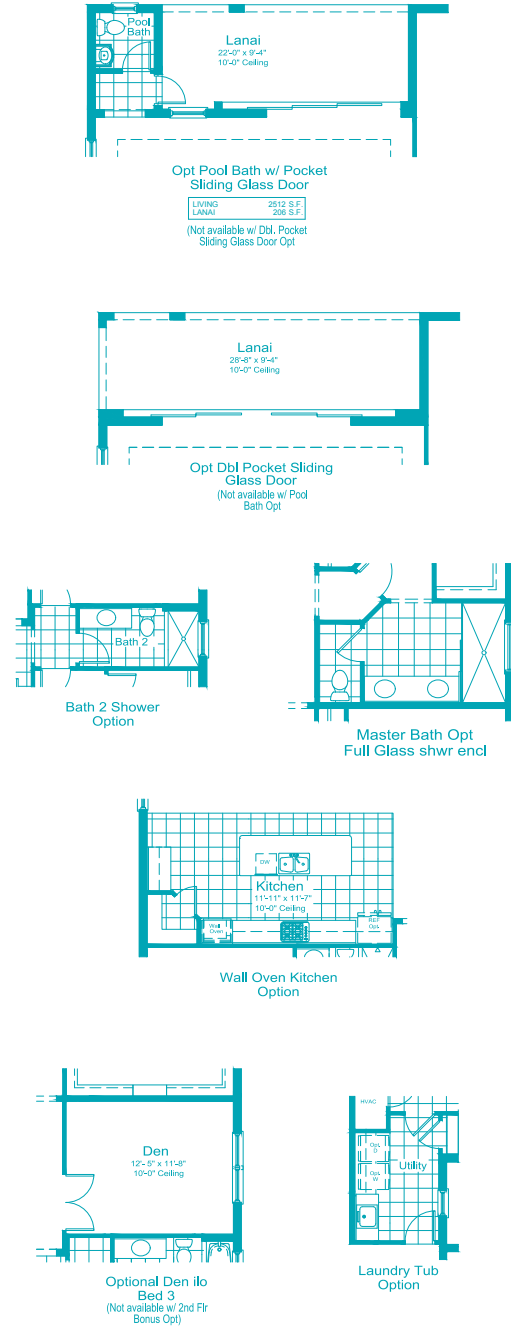

3 Bedrooms, Guest Suite, 3 Baths,
2-Car Garage

Living Area 2,456 Sq. Ft.
Garage 631 Sq. Ft.
Lanai 268 Sq. Ft.
Entry 75 Sq. Ft.
Total Area 3,430 Sq. Ft.

3 Bedrooms, Guest Suite, 3 Baths, 2-Car Garage

Living Area 2,456 Sq. Ft.

Garage 631 Sq. Ft.

Lanai 268 Sq. Ft.

Entry 75 Sq. Ft.

Total Area 3,430 Sq. Ft.

BW-1 BONUS

FM-1 BONUS

T-1 BONUS

Partial First Floor w/
Opt Bonus Room

Optional 2nd
Floor Bonus

2ND FLOOR 937 S.F.

Optional 2nd
Floor Bonus

2ND FLOOR 937 S.F.