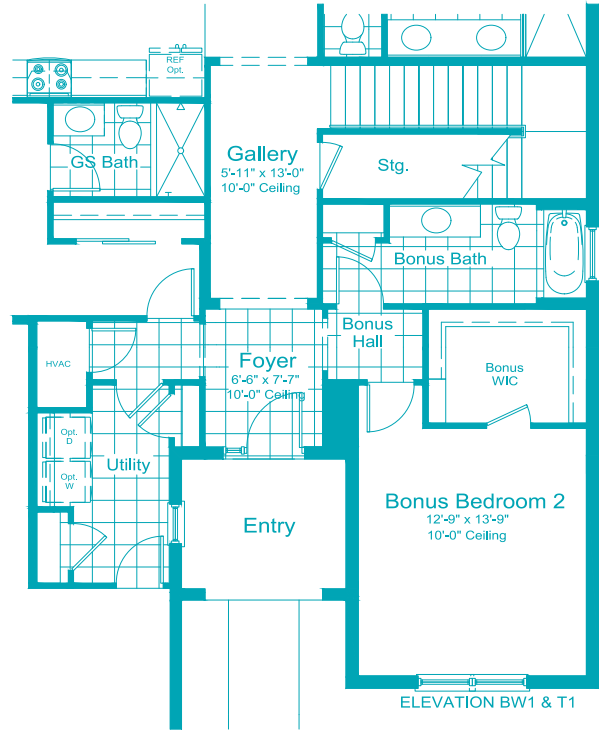

3 Bedrooms, Guest Suite, 3 Baths,
2-Car Garage

Living Area 2,456 Sq. Ft.
Garage 631 Sq. Ft.
Lanai 268 Sq. Ft.
Entry 75 Sq. Ft.
Total Area 3,430 Sq. Ft.

3 Bedrooms, Guest Suite, 3 Baths, 2-Car Garage

Living Area 2,456 Sq. Ft.

Garage 631 Sq. Ft.

Lanai 268 Sq. Ft.

Entry 75 Sq. Ft.

Total Area 3,430 Sq. Ft.

BW-1 BONUS

FM-1 BONUS

T-1 BONUS

Partial First Floor w/
Opt Bonus Room

Optional 2nd
Floor Bonus

2ND FLOOR 937 S.F.

Optional 2nd
Floor Bonus

2ND FLOOR 937 S.F.