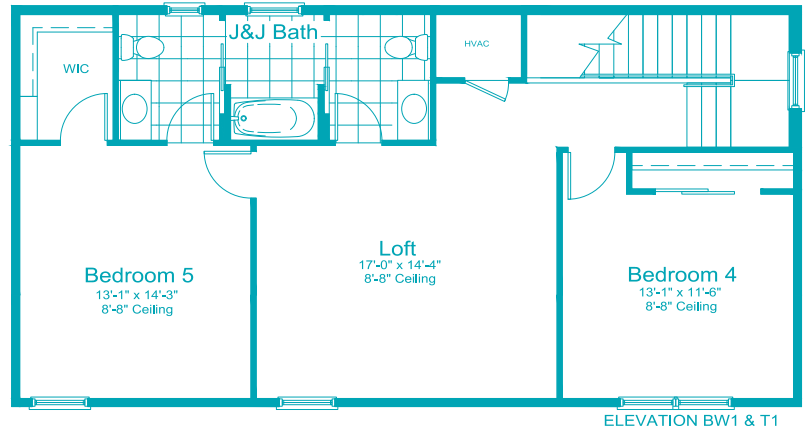

3 Bedrooms, Guest Suite, 3 Baths,
2-Car Garage

Living Area 2,456 Sq. Ft.
Garage 631 Sq. Ft.
Lanai 268 Sq. Ft.
Entry 75 Sq. Ft.
Total Area 3,430 Sq. Ft.

3 Bedrooms, Guest Suite, 3 Baths, 2-Car Garage

Living Area 2,456 Sq. Ft.

Garage 631 Sq. Ft.

Lanai 268 Sq. Ft.

Entry 75 Sq. Ft.

Total Area 3,430 Sq. Ft.

BW-1 BONUS

FM-1 BONUS

T-1 BONUS

Partial First Floor w/
Opt Bonus Room

Optional 2nd
Floor Bonus

2ND FLOOR 937 S.F.

Optional 2nd
Floor Bonus

2ND FLOOR 937 S.F.