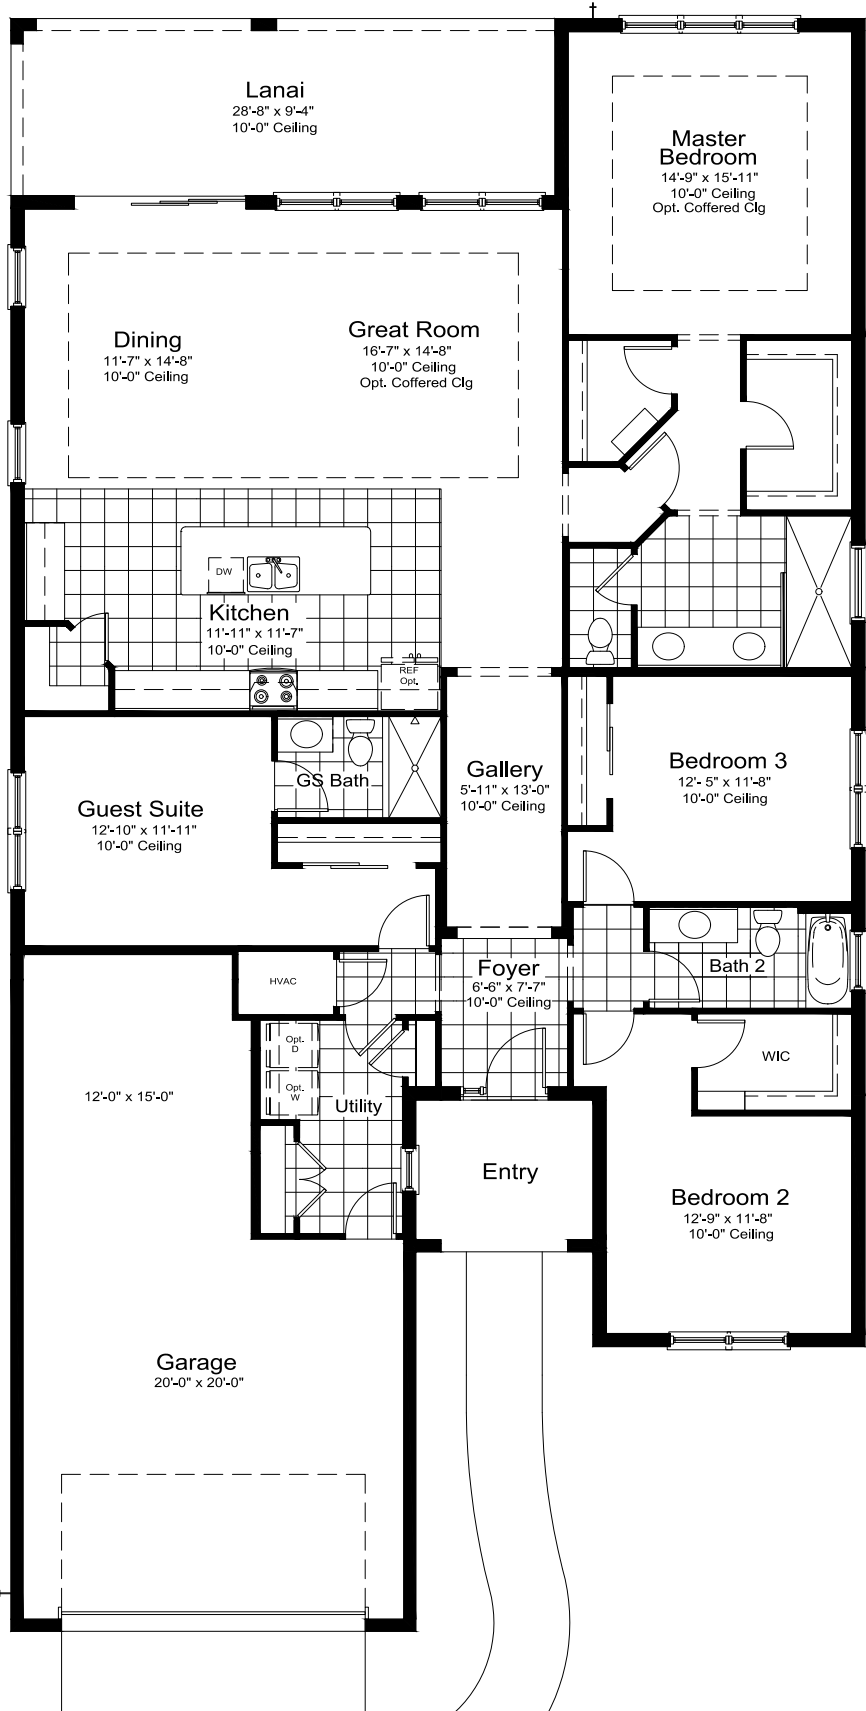

3 Bedrooms, Guest Suite, 3 Baths,
2-Car Garage

Living Area 2,456 Sq. Ft.
Garage 631 Sq. Ft.
Lanai 268 Sq. Ft.
Entry 75 Sq. Ft.
Total Area 3,430 Sq. Ft.

3 Bedrooms, Guest Suite, 3 Baths, 2-Car Garage

Living Area 2,456 Sq. Ft.

Garage 631 Sq. Ft.

Lanai 268 Sq. Ft.

Entry 75 Sq. Ft.

Total Area 3,430 Sq. Ft.

BW-1 BONUS

FM-1 BONUS

T-1 BONUS

Partial First Floor w/
Opt Bonus Room

Optional 2nd
Floor Bonus

2ND FLOOR 937 S.F.

Optional 2nd
Floor Bonus

2ND FLOOR 937 S.F.