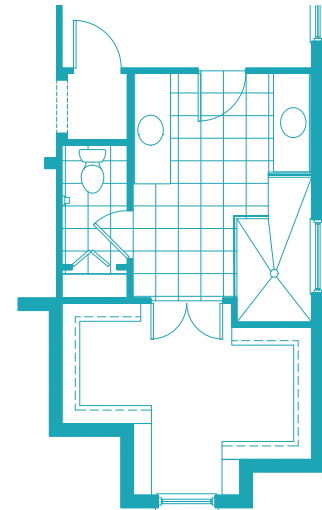

# Elevation C-1

**3 Bedrooms, 3 Baths, Guest Suite,  
3-Car Garage**

Living Area 2,698 Sq. Ft.  
Garage 685 Sq. Ft.  
Lanai 245 Sq. Ft.  
Entry 174 Sq. Ft.  
**Total Area 3,802 Sq. Ft.**

**Opt Master Bath**  
elevation i-1 shown,  
windows vary per elevation

**Opt Master Bath Door**  
(not available w/ opt master bath)

**Master Bath Full Glass Shwr Encl Option**  
elevation i-1 shown,  
windows vary per elevation

**Opt Laundry Tub ILO Closet**

**Opt Shower ILO Tub**