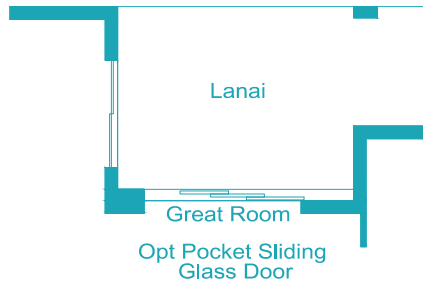

# Elevation C-1

**3 Bedrooms, 3 Baths, Guest Suite,  
3-Car Garage**

Living Area 2,698 Sq. Ft.  
Garage 685 Sq. Ft.  
Lanai 245 Sq. Ft.  
Entry 174 Sq. Ft.  
**Total Area 3,802 Sq. Ft.**

**Opt Master Bath**  
elevation i-1 shown,  
windows vary per elevation

**Opt Master Bath Door**  
(not available w/ opt master bath)

**Master Bath Full Glass Shwr Encl Option**  
elevation i-1 shown,  
windows vary per elevation

**Opt Laundry Tub ILO Closet**

**Opt Shower ILO Tub**