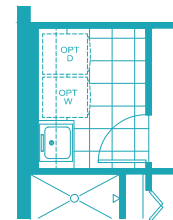

# Elevation C-1

**3 Bedrooms, 3 Baths, Guest Suite,  
3-Car Garage**

Living Area 2,698 Sq. Ft.  
Garage 685 Sq. Ft.  
Lanai 245 Sq. Ft.  
Entry 174 Sq. Ft.  
**Total Area 3,802 Sq. Ft.**

**Opt Master Bath**  
elevation i-1 shown,  
windows vary per elevation

**Opt Master Bath Door**  
(not available w/ opt master bath)

**Master Bath Full Glass Shwr Encl Option**  
elevation i-1 shown,  
windows vary per elevation

**Opt Laundry Tub ILO Closet**

**Opt Shower ILO Tub**