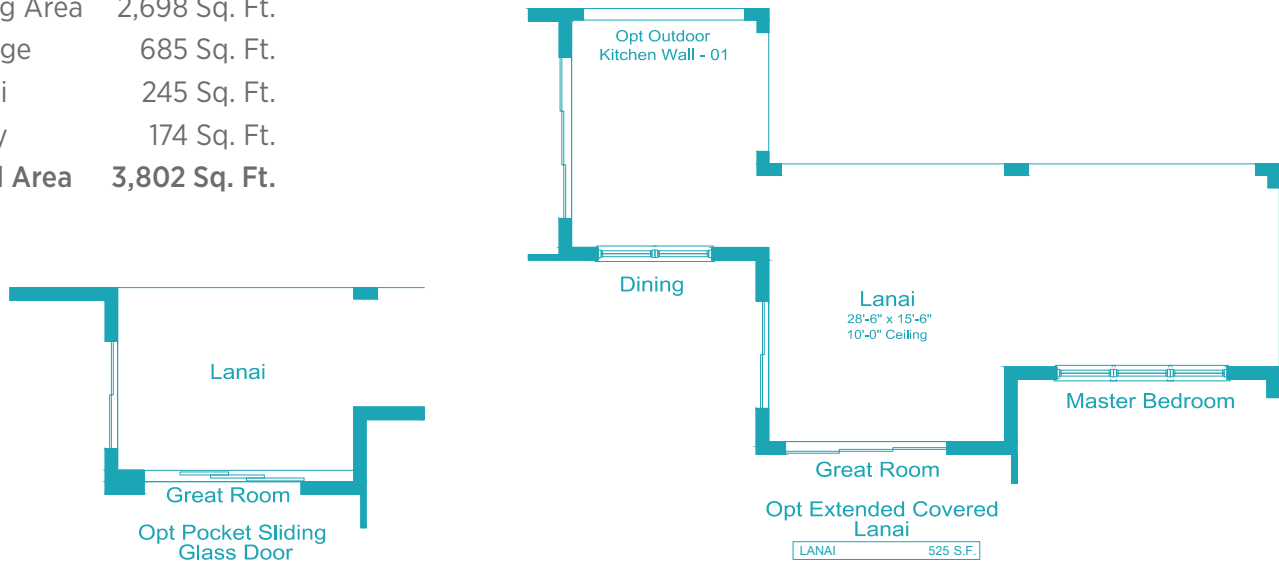

# Elevation C-1

**3 Bedrooms, 3 Baths, Guest Suite,  
3-Car Garage**

Living Area 2,698 Sq. Ft.  
Garage 685 Sq. Ft.  
Lanai 245 Sq. Ft.  
Entry 174 Sq. Ft.  
**Total Area 3,802 Sq. Ft.**

**Opt Master Bath**  
elevation i-1 shown,  
windows vary per elevation

**Opt Master Bath Door**  
(not available w/ opt master bath)

**Master Bath Full Glass Shwr Encl Option**  
elevation i-1 shown,  
windows vary per elevation

**Opt Laundry Tub ILO Closet**

**Opt Shower ILO Tub**