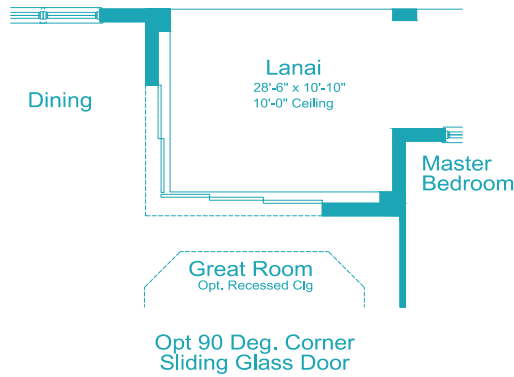

# Elevation C-1

**3 Bedrooms, 3 Baths, Guest Suite,  
3-Car Garage**

Living Area 2,698 Sq. Ft.  
Garage 685 Sq. Ft.  
Lanai 245 Sq. Ft.  
Entry 174 Sq. Ft.  
**Total Area 3,802 Sq. Ft.**

**Opt Master Bath**  
elevation i-1 shown,  
windows vary per elevation

**Opt Master Bath Door**  
(not available w/ opt master bath)

**Master Bath Full Glass Shwr Encl Option**  
elevation i-1 shown,  
windows vary per elevation

**Opt Laundry Tub ILO Closet**

**Opt Shower ILO Tub**