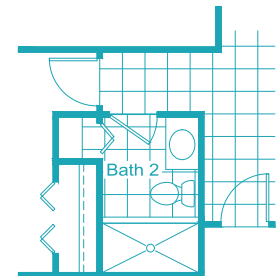

# Elevation C-1

**3 Bedrooms, 3 Baths, Guest Suite,  
3-Car Garage**

Living Area 2,698 Sq. Ft.  
Garage 685 Sq. Ft.  
Lanai 245 Sq. Ft.  
Entry 174 Sq. Ft.  
**Total Area 3,802 Sq. Ft.**

**Opt Master Bath**  
elevation i-1 shown,  
windows vary per elevation

**Opt Master Bath Door**  
(not available w/ opt master bath)

**Master Bath Full Glass Shwr Encl Option**  
elevation i-1 shown,  
windows vary per elevation

**Opt Laundry Tub ILO Closet**

**Opt Shower ILO Tub**