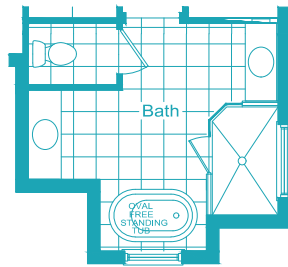

# Elevation C-1

**3 Bedrooms, 3 Baths, Guest Suite,  
3-Car Garage**

Living Area 2,698 Sq. Ft.  
Garage 685 Sq. Ft.  
Lanai 245 Sq. Ft.  
Entry 174 Sq. Ft.  
**Total Area 3,802 Sq. Ft.**

**Opt Master Bath**  
elevation i-1 shown,  
windows vary per elevation

**Opt Master Bath Door**  
(not available w/ opt master bath)

**Master Bath Full Glass Shwr Encl Option**  
elevation i-1 shown,  
windows vary per elevation

**Opt Laundry Tub ILO Closet**

**Opt Shower ILO Tub**