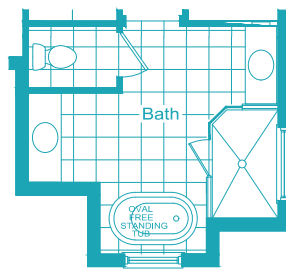

Elevation C-1

**3 Bedrooms, 3 Baths, Guest Suite,
3-Car Garage**

Living Area 2,698 Sq. Ft.
Garage 685 Sq. Ft.
Lanai 245 Sq. Ft.
Entry 174 Sq. Ft.
Total Area 3,802 Sq. Ft.

Opt Master Bath
elevation i-1 shown,
windows vary per elevation

Opt Master Bath Door
(not available w/ opt master bath)

Master Bath Full Glass Shwr Encl Option
elevation i-1 shown,
windows vary per elevation

Opt Laundry Tub ILO Closet

Opt Shower ILO Tub