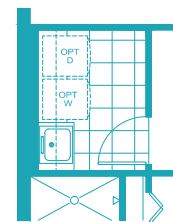

Elevation C-1

**3 Bedrooms, 3 Baths, Guest Suite,
3-Car Garage**

Living Area 2,698 Sq. Ft.
Garage 685 Sq. Ft.
Lanai 245 Sq. Ft.
Entry 174 Sq. Ft.
Total Area 3,802 Sq. Ft.

Opt Master Bath
elevation i-1 shown,
windows vary per elevation

Opt Master Bath Door
(not available w/ opt master bath)

Master Bath Full Glass Shwr Encl Option
elevation i-1 shown,
windows vary per elevation

Opt Laundry Tub ILO Closet

Opt Shower ILO Tub