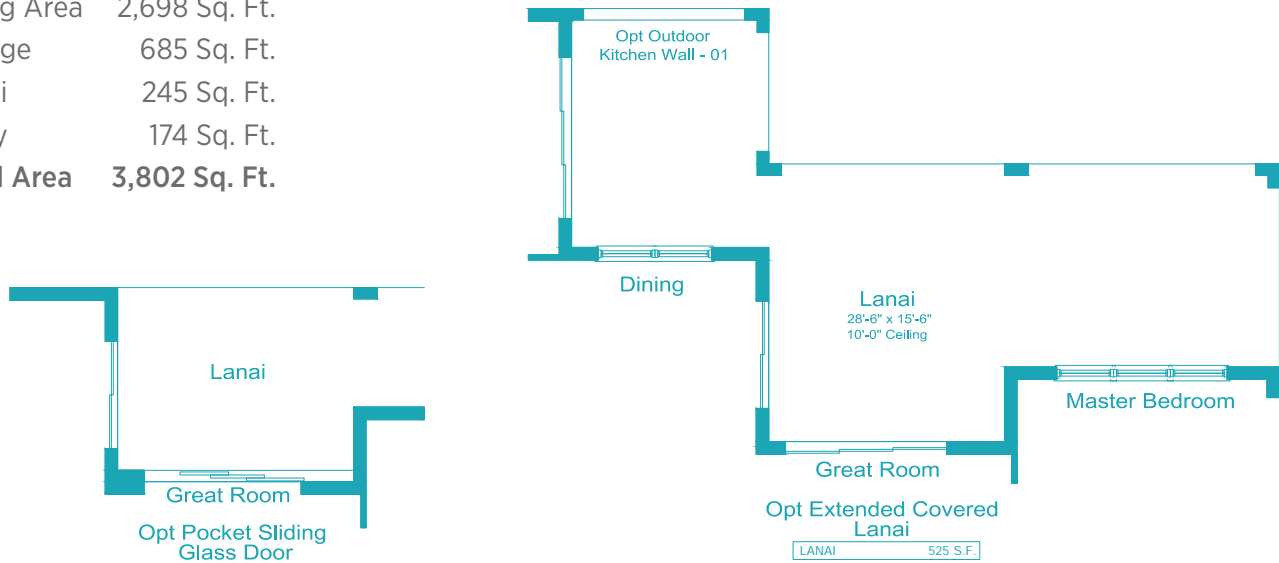

Elevation C-1

**3 Bedrooms, 3 Baths, Guest Suite,
3-Car Garage**

Living Area 2,698 Sq. Ft.
Garage 685 Sq. Ft.
Lanai 245 Sq. Ft.
Entry 174 Sq. Ft.
Total Area 3,802 Sq. Ft.

Opt Master Bath
elevation i-1 shown,
windows vary per elevation

Opt Master Bath Door
(not available w/ opt master bath)

Master Bath Full Glass Shwr Encl Option
elevation i-1 shown,
windows vary per elevation

Opt Laundry Tub ILO Closet

Opt Shower ILO Tub