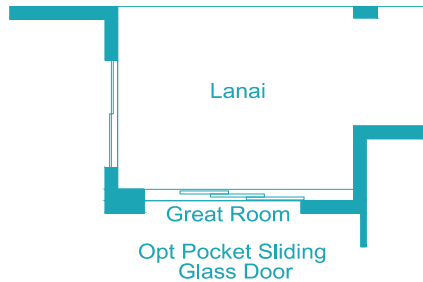

Elevation C-1

**3 Bedrooms, 3 Baths, Guest Suite,
3-Car Garage**

Living Area 2,698 Sq. Ft.
Garage 685 Sq. Ft.
Lanai 245 Sq. Ft.
Entry 174 Sq. Ft.
Total Area 3,802 Sq. Ft.

Opt Master Bath
elevation i-1 shown,
windows vary per elevation

Opt Master Bath Door
(not available w/ opt master bath)

Master Bath Full Glass Shwr Encl Option
elevation i-1 shown,
windows vary per elevation

Opt Laundry Tub ILO Closet

Opt Shower ILO Tub