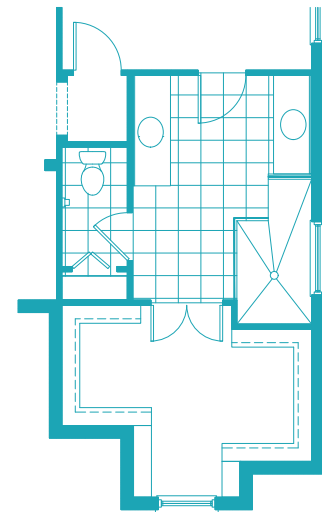

Elevation C-1

**3 Bedrooms, 3 Baths, Guest Suite,
3-Car Garage**

Living Area 2,698 Sq. Ft.
Garage 685 Sq. Ft.
Lanai 245 Sq. Ft.
Entry 174 Sq. Ft.
Total Area 3,802 Sq. Ft.

Opt Master Bath
elevation i-1 shown,
windows vary per elevation

Opt Master Bath Door
(not available w/ opt master bath)

Master Bath Full Glass Shwr Encl Option
elevation i-1 shown,
windows vary per elevation

Opt Laundry Tub ILO Closet

Opt Shower ILO Tub