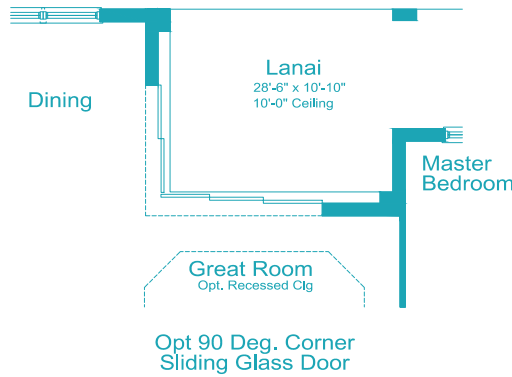

Elevation C-1

**3 Bedrooms, 3 Baths, Guest Suite,
3-Car Garage**

Living Area 2,698 Sq. Ft.
Garage 685 Sq. Ft.
Lanai 245 Sq. Ft.
Entry 174 Sq. Ft.
Total Area 3,802 Sq. Ft.

Opt Master Bath
elevation i-1 shown,
windows vary per elevation

Opt Master Bath Door
(not available w/ opt master bath)

Master Bath Full Glass Shwr Encl Option
elevation i-1 shown,
windows vary per elevation

Opt Laundry Tub ILO Closet

Opt Shower ILO Tub