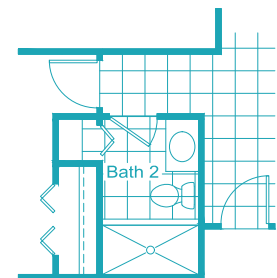

Elevation C-1

**3 Bedrooms, 3 Baths, Guest Suite,
3-Car Garage**

Living Area 2,698 Sq. Ft.
Garage 685 Sq. Ft.
Lanai 245 Sq. Ft.
Entry 174 Sq. Ft.
Total Area 3,802 Sq. Ft.

Opt Master Bath
elevation i-1 shown,
windows vary per elevation

Opt Master Bath Door
(not available w/ opt master bath)

Master Bath Full Glass Shwr Encl Option
elevation i-1 shown,
windows vary per elevation

Opt Laundry Tub ILO Closet

Opt Shower ILO Tub